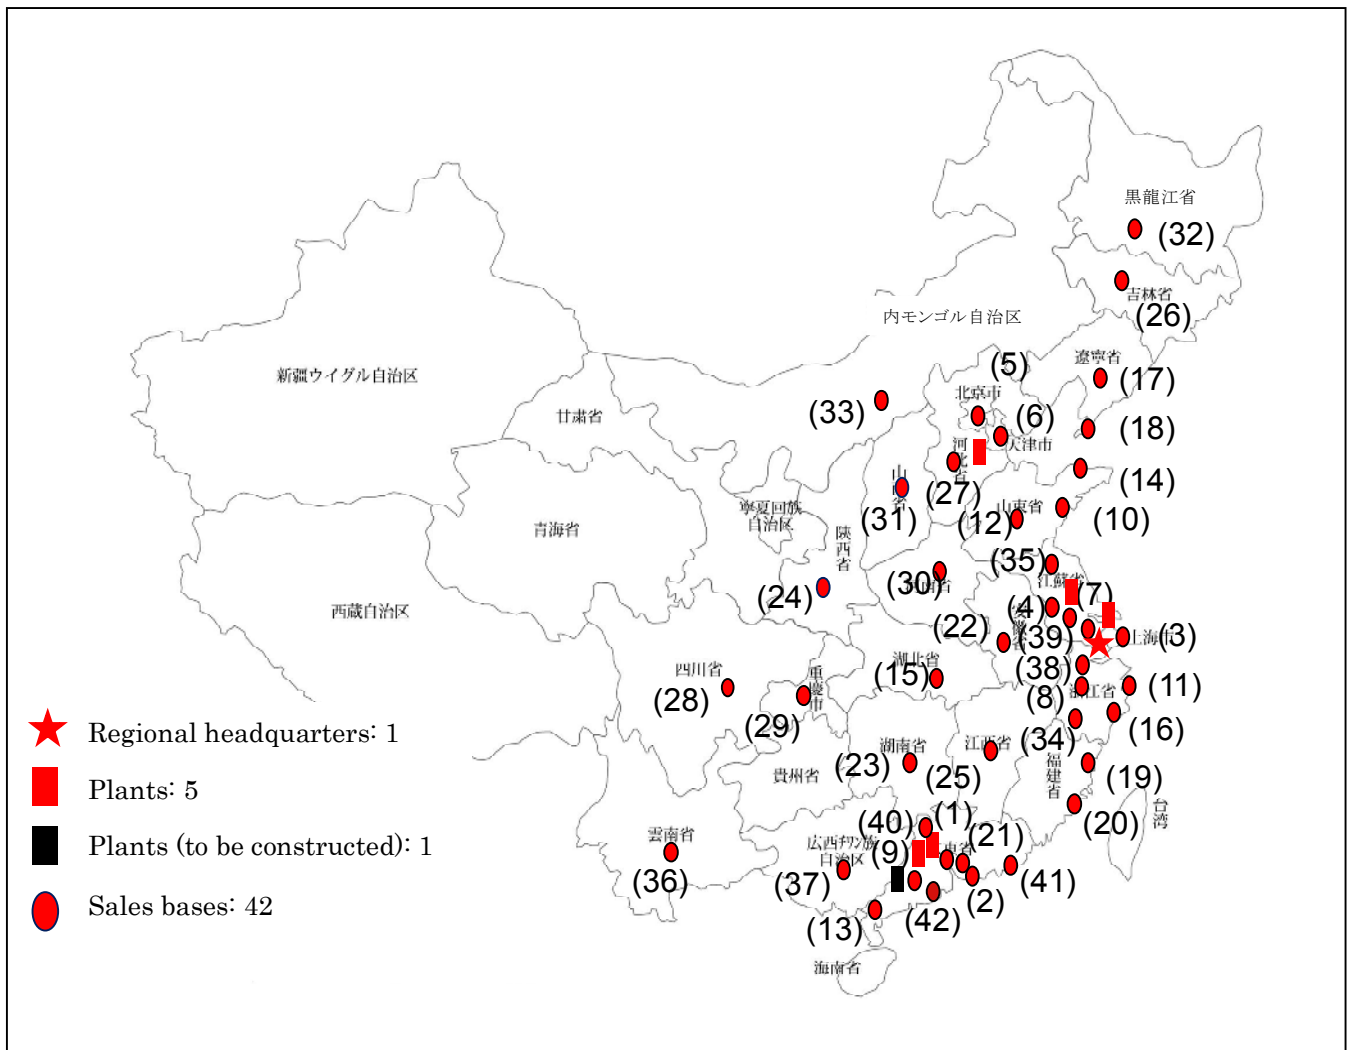

Zhongshan is a major city located in the western part of the Pearl River Delta at the center of Guangdong Province. It covers an area of approximately 1,800 km² and has a population of about 3.12 million.

With the establishment of the branch, the Group will have 42 sales bases in the country, of which eight are managed by Guangzhou Yakult.

An overview of Guangzhou Yakult and Zhongshan Branch is as follows:

1. Profile of Guangzhou Yakult

- (1) Name: Guangzhou Yakult Co., Ltd.
- (2) Location: Guangzhou, Guangdong Province, People's Republic of China
- (3) Representative: Tomoyasu Muto
- (4) Established: January 2001
- (5) Opening of business: June 2002
- (6) Capitalization: 395.6 million yuan (50% held by Yakult Honsha Co., Ltd., 35% by Hong Kong Yakult Co., Ltd., 10% by Yakult (China) Corporation, 5% by CDC Investment Consultants Ltd.)
- (7) Employees: about 1,250 (as of the end of October 2017)

[Reference] Sales areas in China

- (1) Guangzhou, (2) Shenzhen, (3) Shanghai, (4) Nanjing, (5) Beijing,
 (6) Tianjin, (7) Suzhou, (8) Hangzhou, (9) Foshan, (10) Qingdao, (11) Ningbo,
 (12) Jinan, (13) Zhanjiang, (14) Yantai, (15) Wuhan, (16) Wenzhou, (17)
 Shenyang, (18) Dalian, (19) Fuzhou, (20) Xiamen, (21) Dongguan, (22) Hefei,
 (23) Changsha, (24) Xi'an, (25) Nanchang, (26) Changchun, (27) Shijiazhuang,
 (28) Chengdu, (29) Chongqing, (30) Zhengzhou, (31) Taiyuan, (32) Harbin, (33)
 Hohhot, (34) Jinhua, (35) Huaian, (36) Kunming, (37) Nanning, (38) Jiaxing,
 (39) Wuxi, (40) Qingyuan, (41) Huizhou, (42) Zhongshan